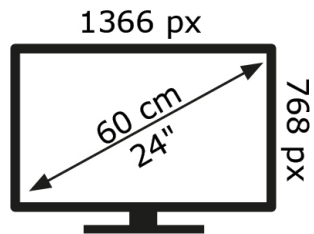

ENERG

GOGEN

TVH24J536GWEB

22 kWh/1000h

ABCDE **F** G

22 kWh/1000h

2019/2013

50605164